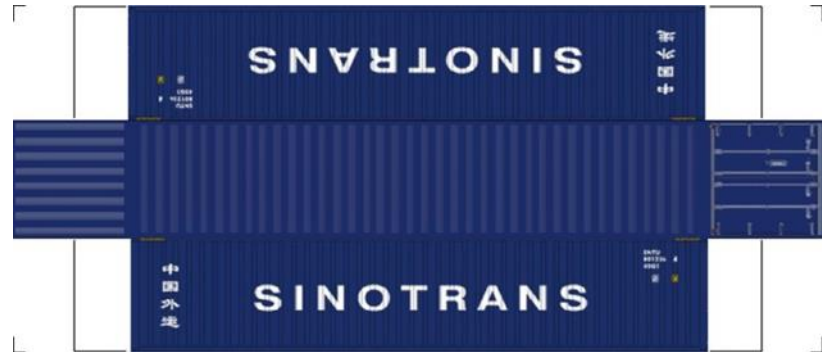

# BUILD YOUR OWN (N SCALE) 40ft SHIPPING CONTAINERS

[Click to watch instructional video](#)

**BUILD YOUR OWN ( 40ft SHIPPING CONTAINERS ) N SCALE**

Drawn By  
[www.krafttrains.com](http://www.krafttrains.com)